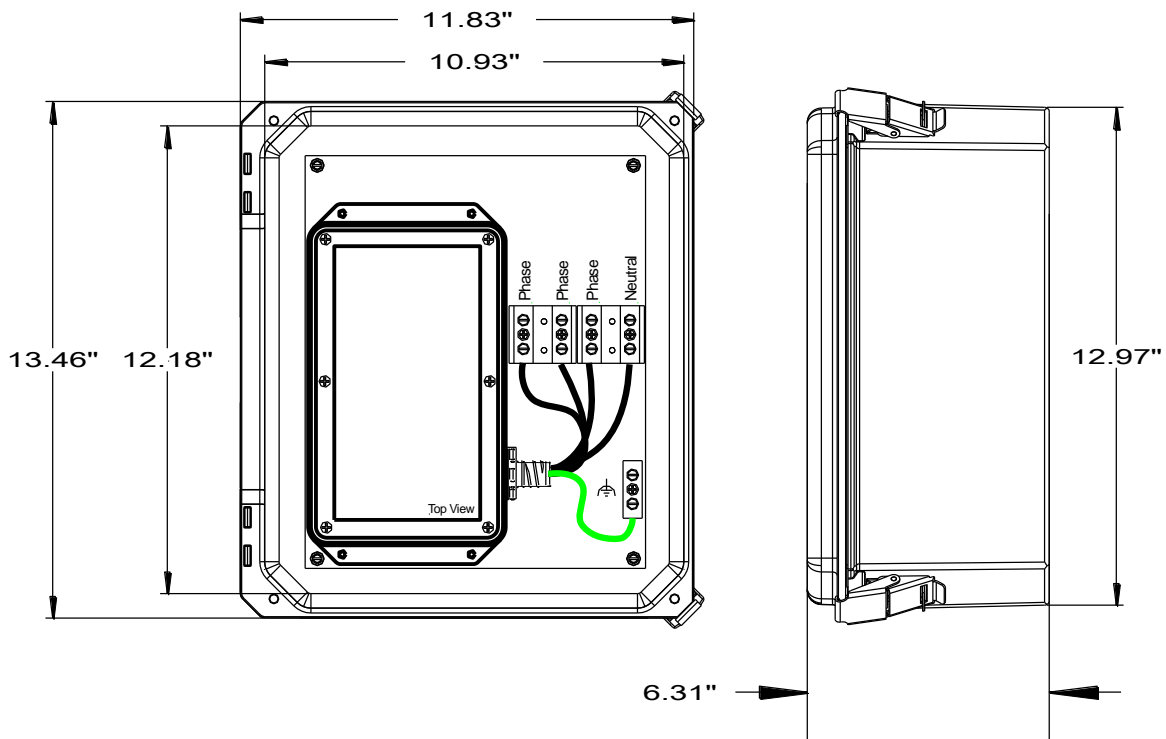

X Option

PO Box 15732
Brooksville, FL 34604
Phone: 888-987-8877
Fax: 888-900-887
surgesuppression.com

The X Option is a Box-in-Box type composite enclosure. This option uses the box-in-a-box method. That is, the standard suppressor is mounted on a back plate within the composite housing. This option is intended for NEMA 4X type installations and is available for units up to S/CSMB20 for seven mode products and S/CRMB10 on four mode products.

Terminal Wire Range: #10 – #4 AWG

Shipping Weight:
The shipping weight is dependent on
the module and options ordered.