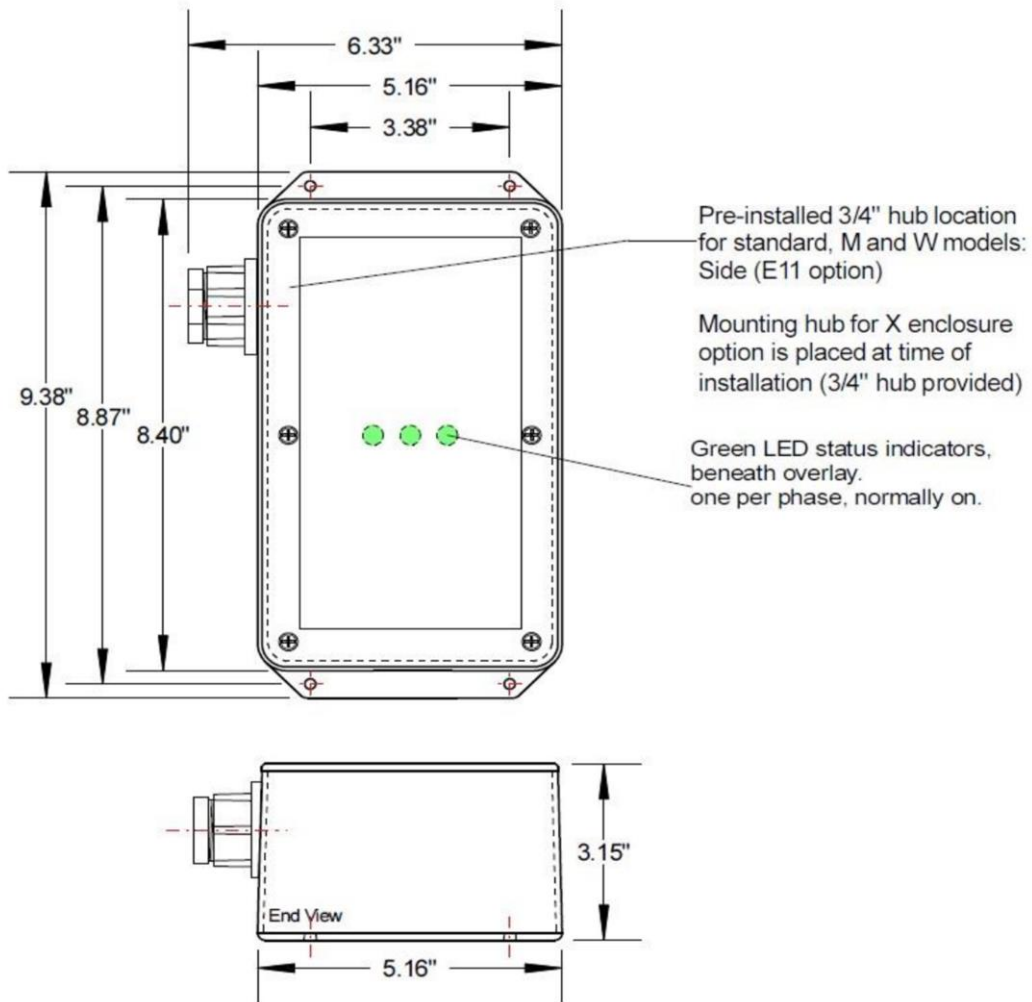

## E32 Option

Advantage Product Options

PO Box 15732  
 Brooksville, FL 34604  
 Phone: 888-987-8877  
 Fax: 888-900-887  
 surgesuppression.com

The E32 option places the metallic hub on the upper left side of the enclosure. This option is typically used when installing the suppressor externally adjacent to the enclosure.

Actual unit may vary from picture